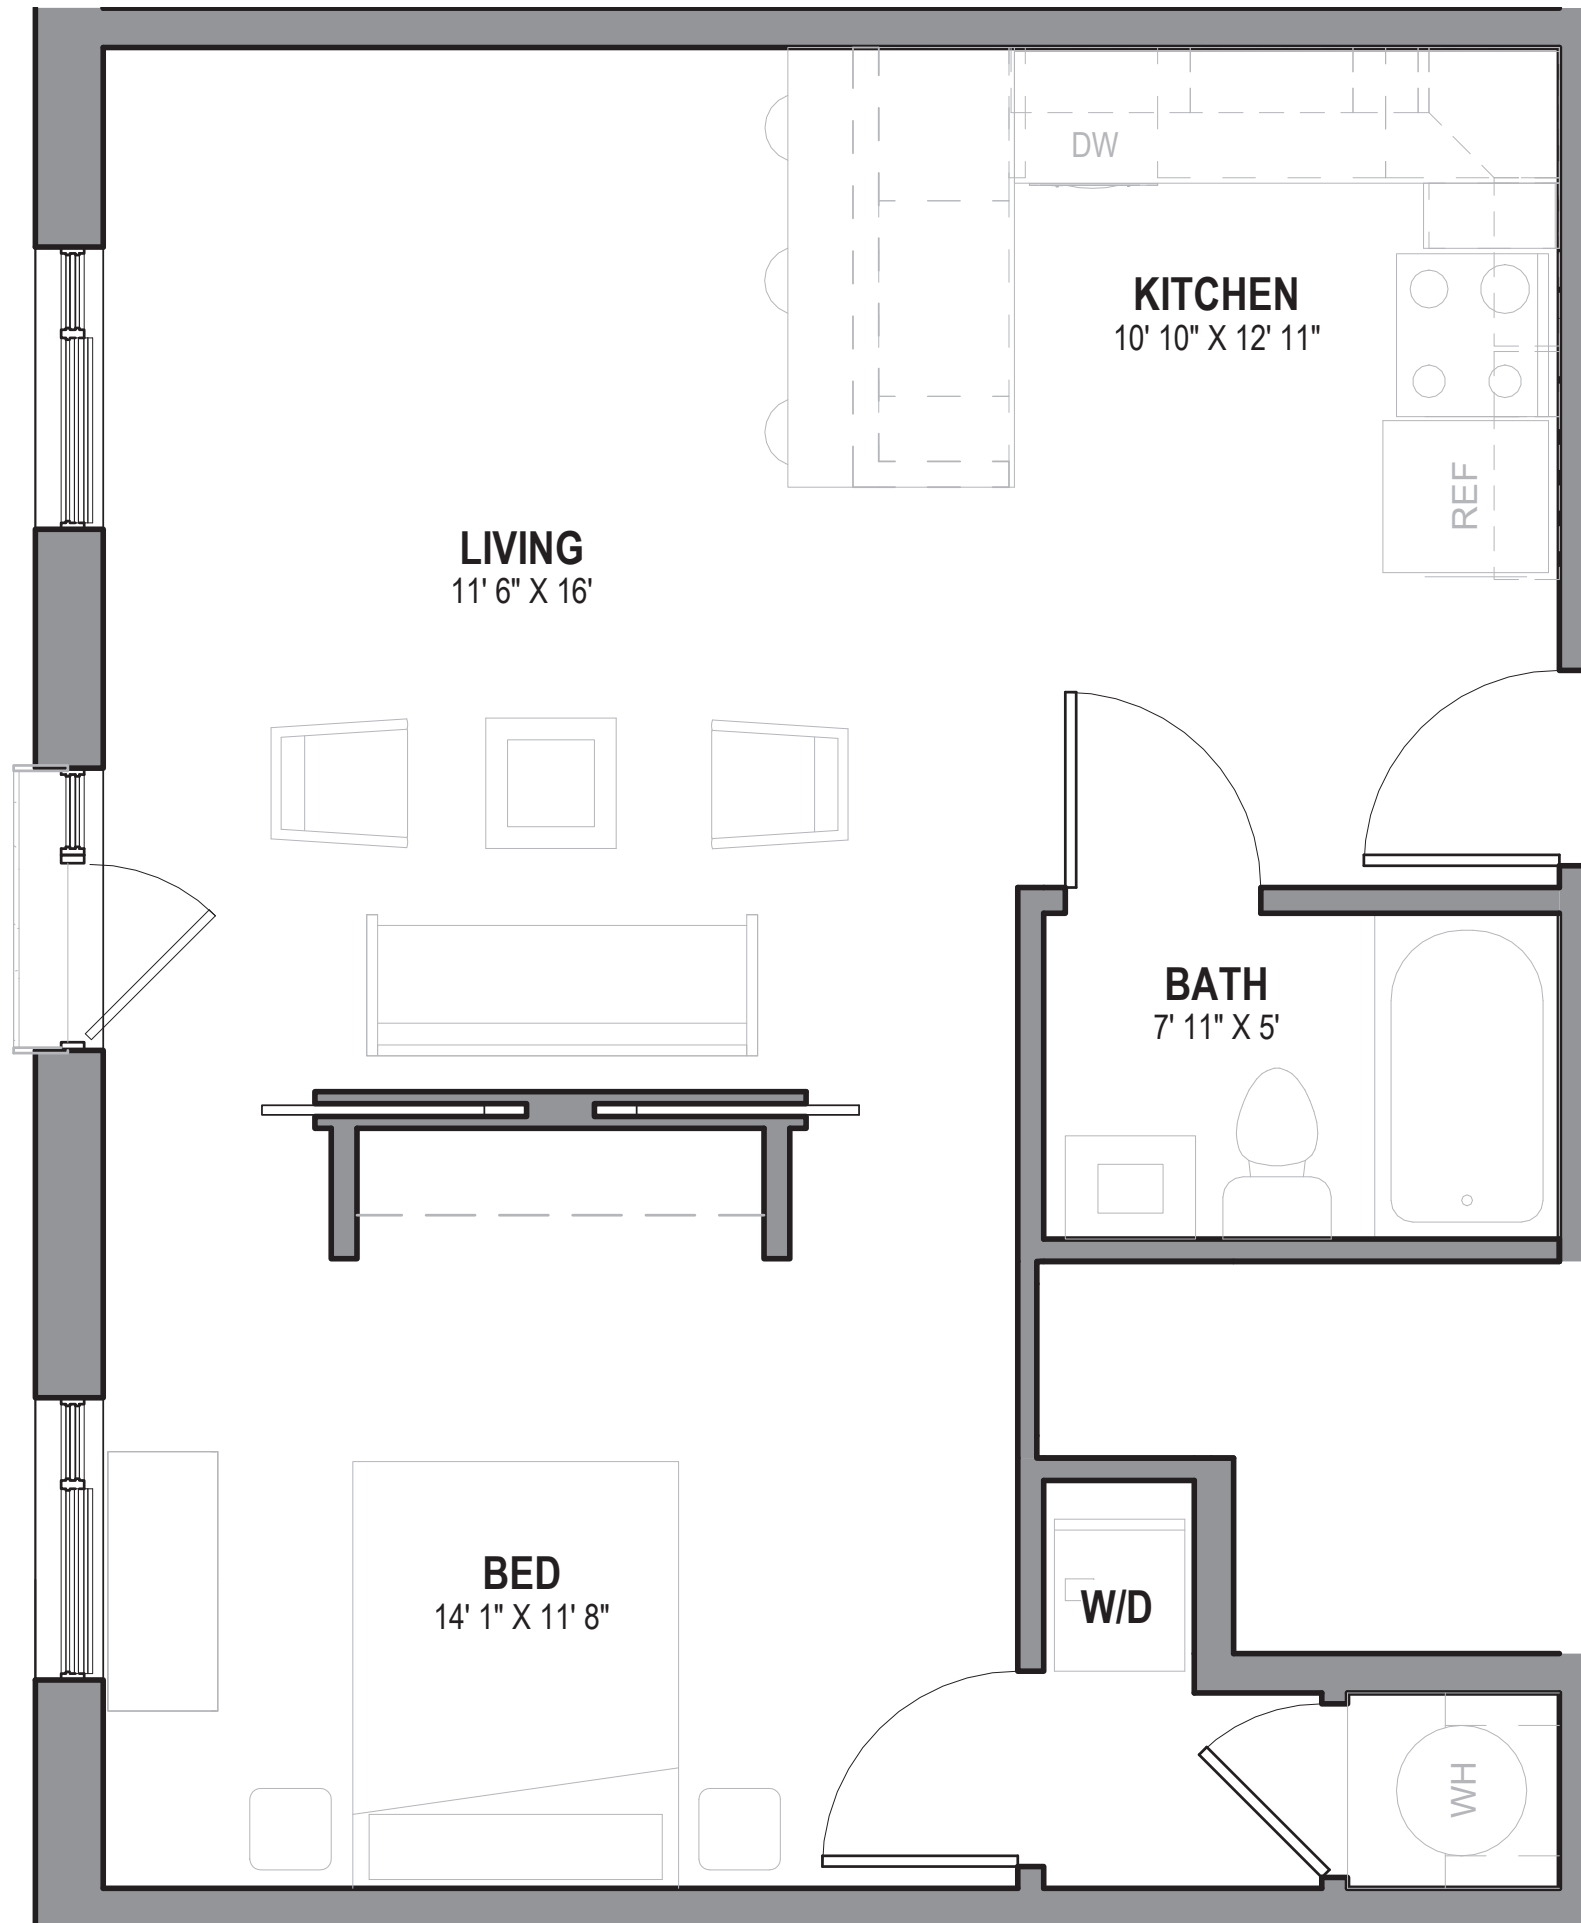

UNIT B1
1 BED 1 BATH
625 SQ. FT.

UNIT B2
1 BED 1 BATH
571 SQ. FT.

UNIT B3
1 BED 1 BATH
662 SQ. FT.

UNIT B4
1 BED 1 BATH ADA
662 SQ. FT.