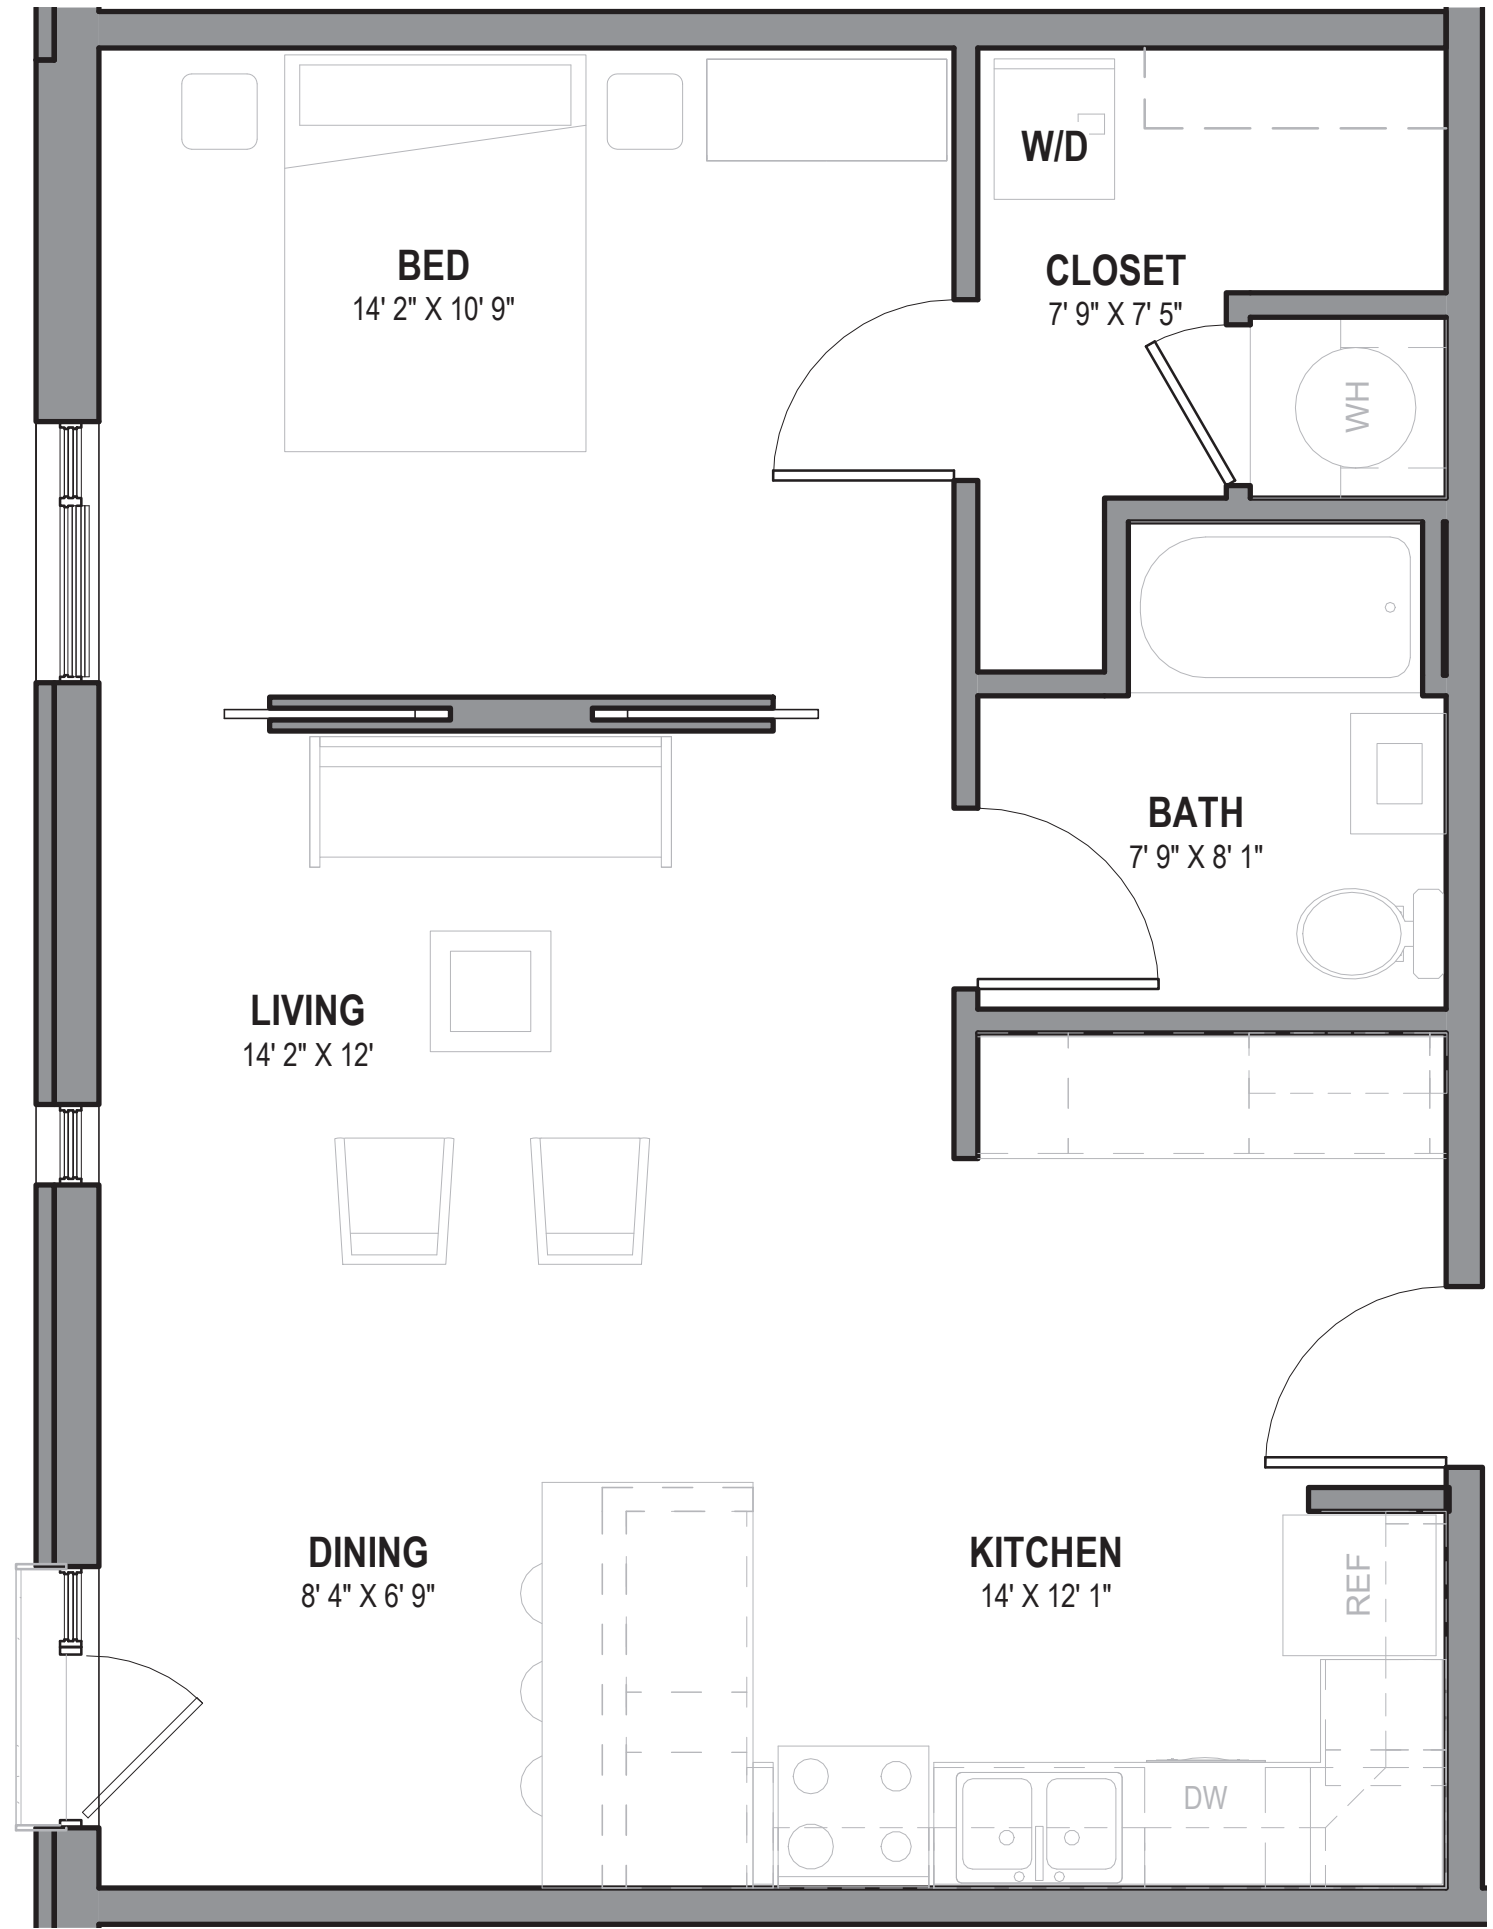

UNIT B1
1 BED 1 BATH
625 SQ. FT.

UNIT B2
1 BED 1 BATH
571 SQ. FT.

UNIT B3
1 BED 1 BATH
662 SQ. FT.

UNIT B4
1 BED 1 BATH ADA
662 SQ. FT.