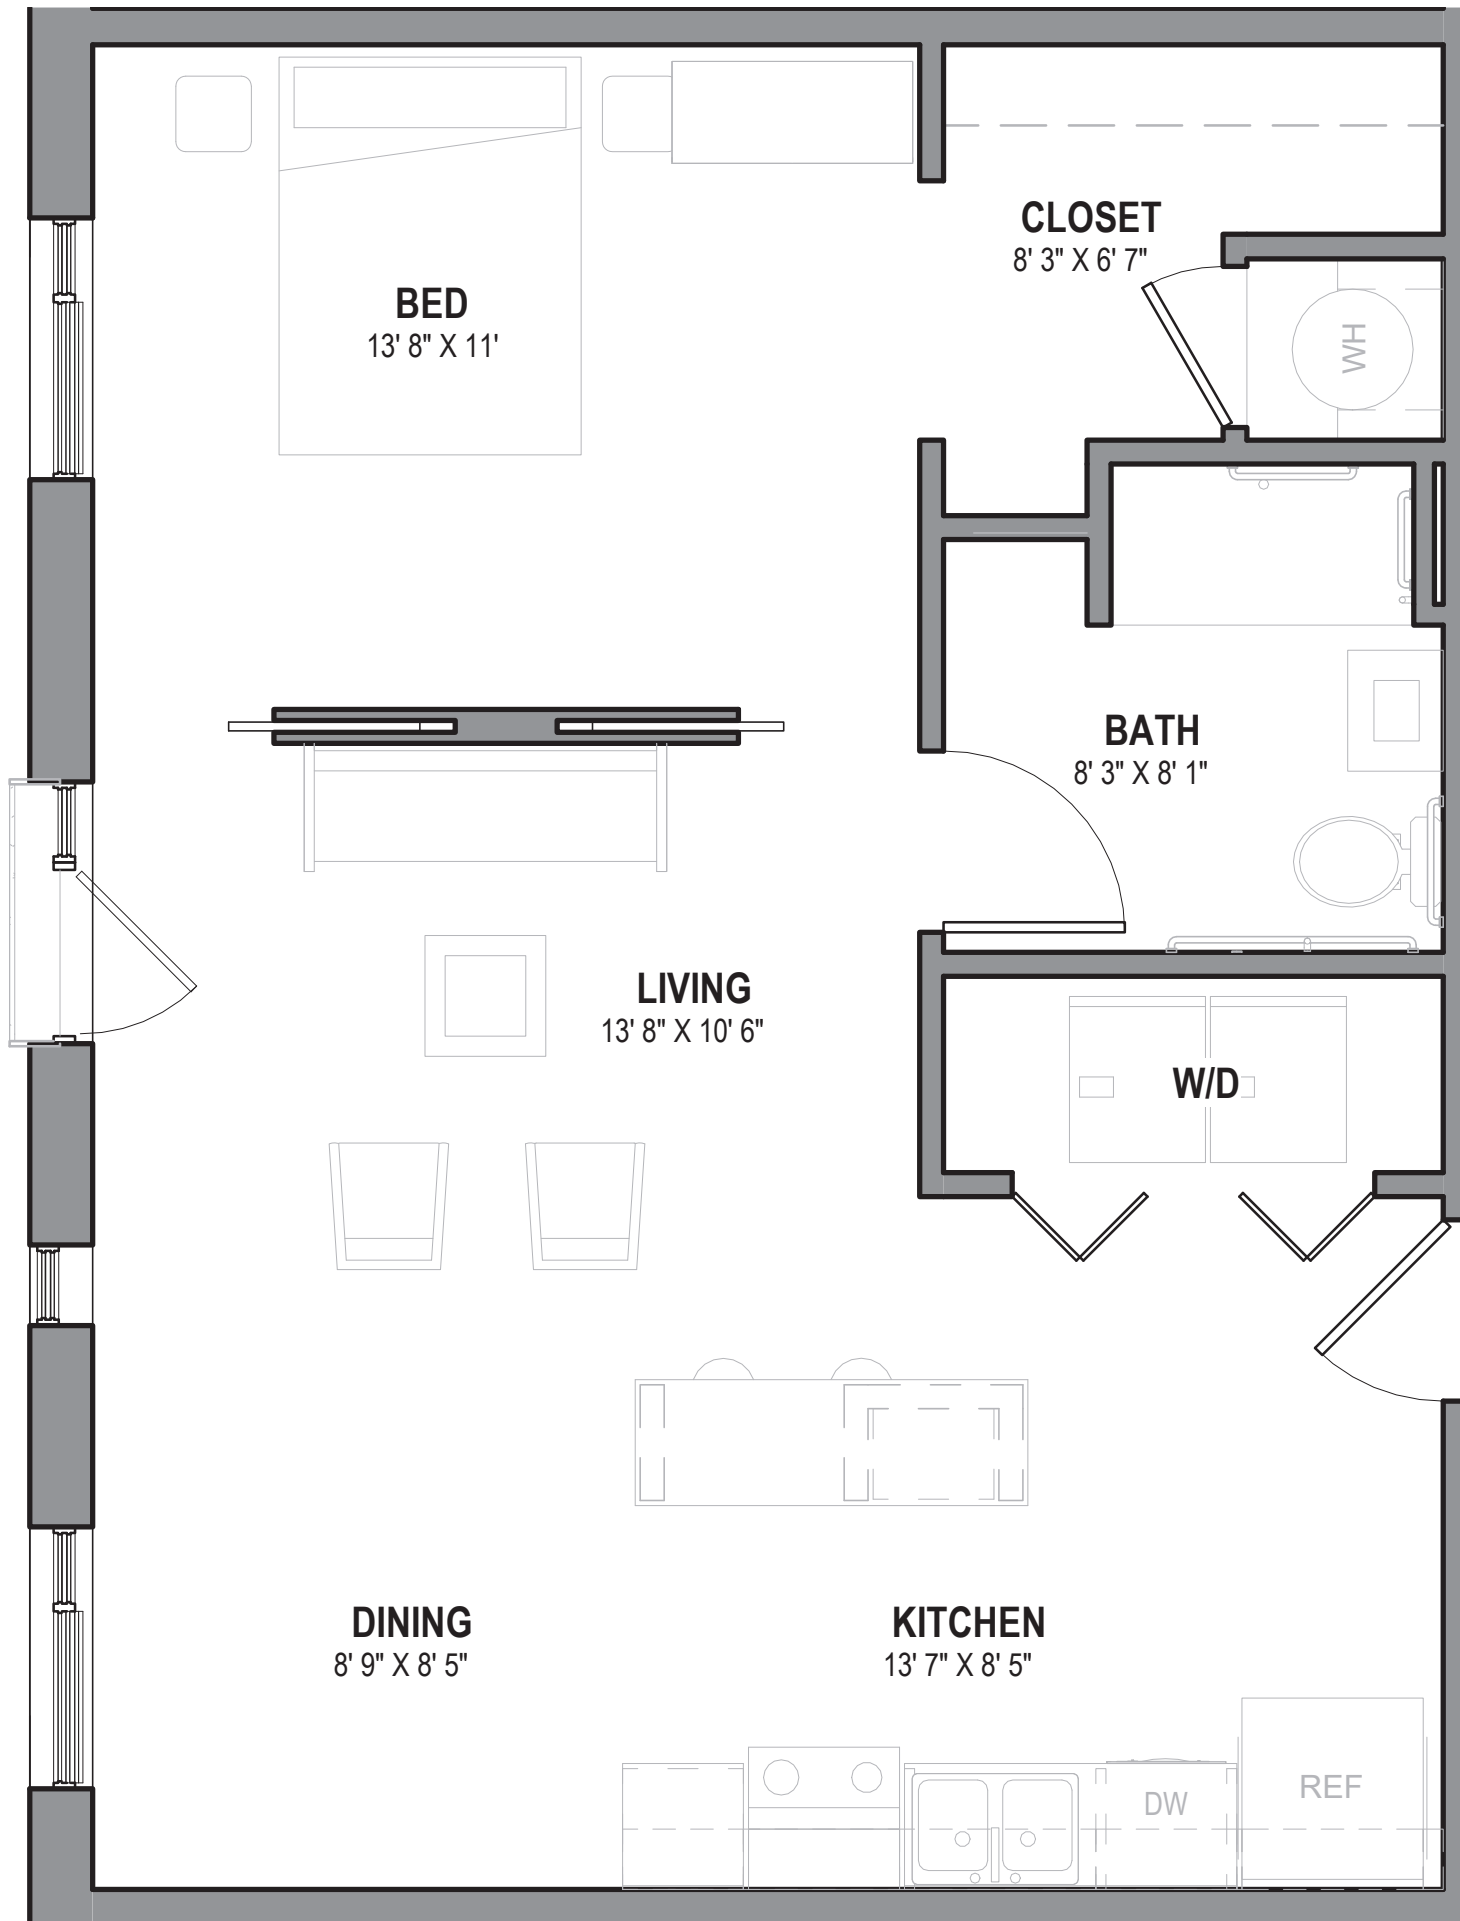

UNIT B1
1 BED 1 BATH
625 SQ. FT.

UNIT B2
1 BED 1 BATH
571 SQ. FT.

UNIT B3
1 BED 1 BATH
662 SQ. FT.

UNIT B4
1 BED 1 BATH ADA
662 SQ. FT.