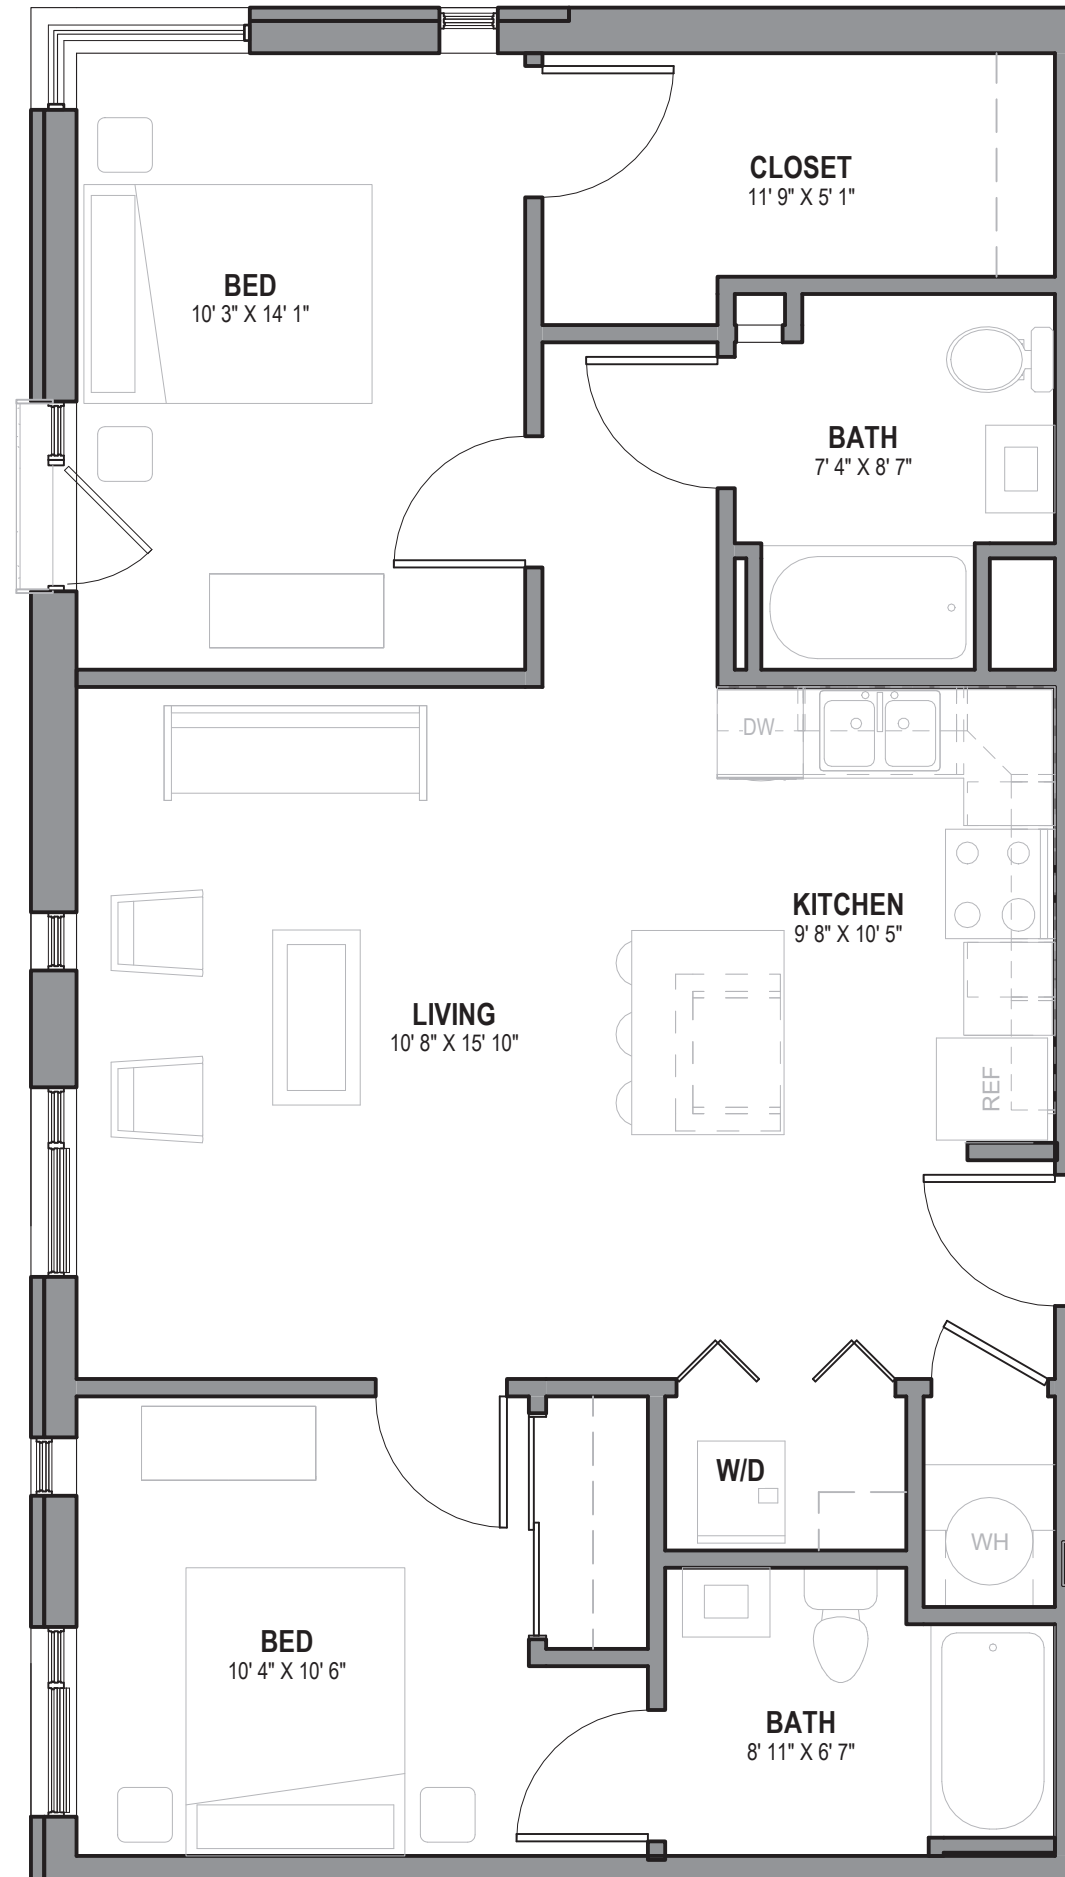

UNIT A1
2 BED 2 BATH
835 SQ. FT.

UNIT A2
2 BED 1 BATH
738 SQ. FT.

UNIT A3
2 BED 2 BATH
878 SQ. FT.

UNIT A4
2 BED 2 BATH ADA
879 SQ. FT.