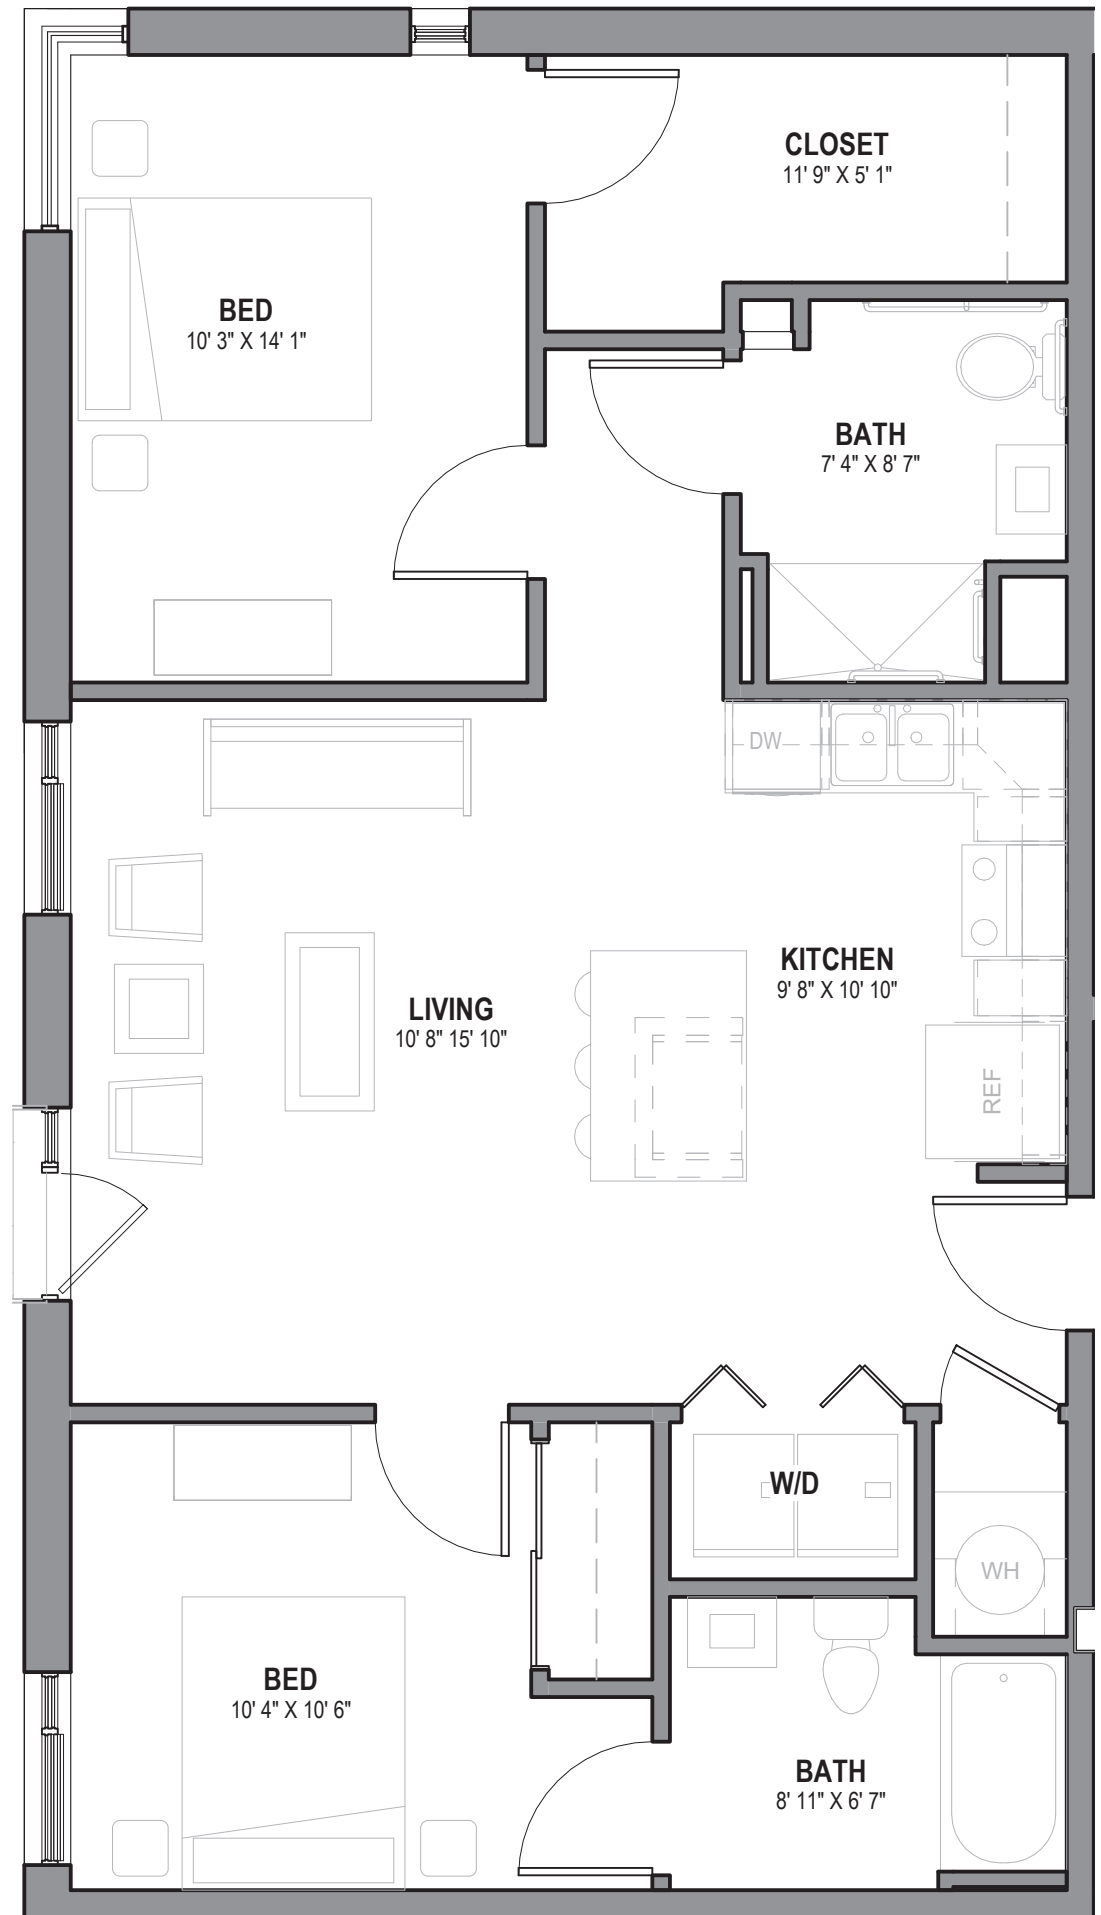

UNIT A1
2 BED 2 BATH
835 SQ. FT.

UNIT A2
2 BED 1 BATH
738 SQ. FT.

UNIT A3
2 BED 2 BATH
878 SQ. FT.

UNIT A4
2 BED 2 BATH ADA
879 SQ. FT.