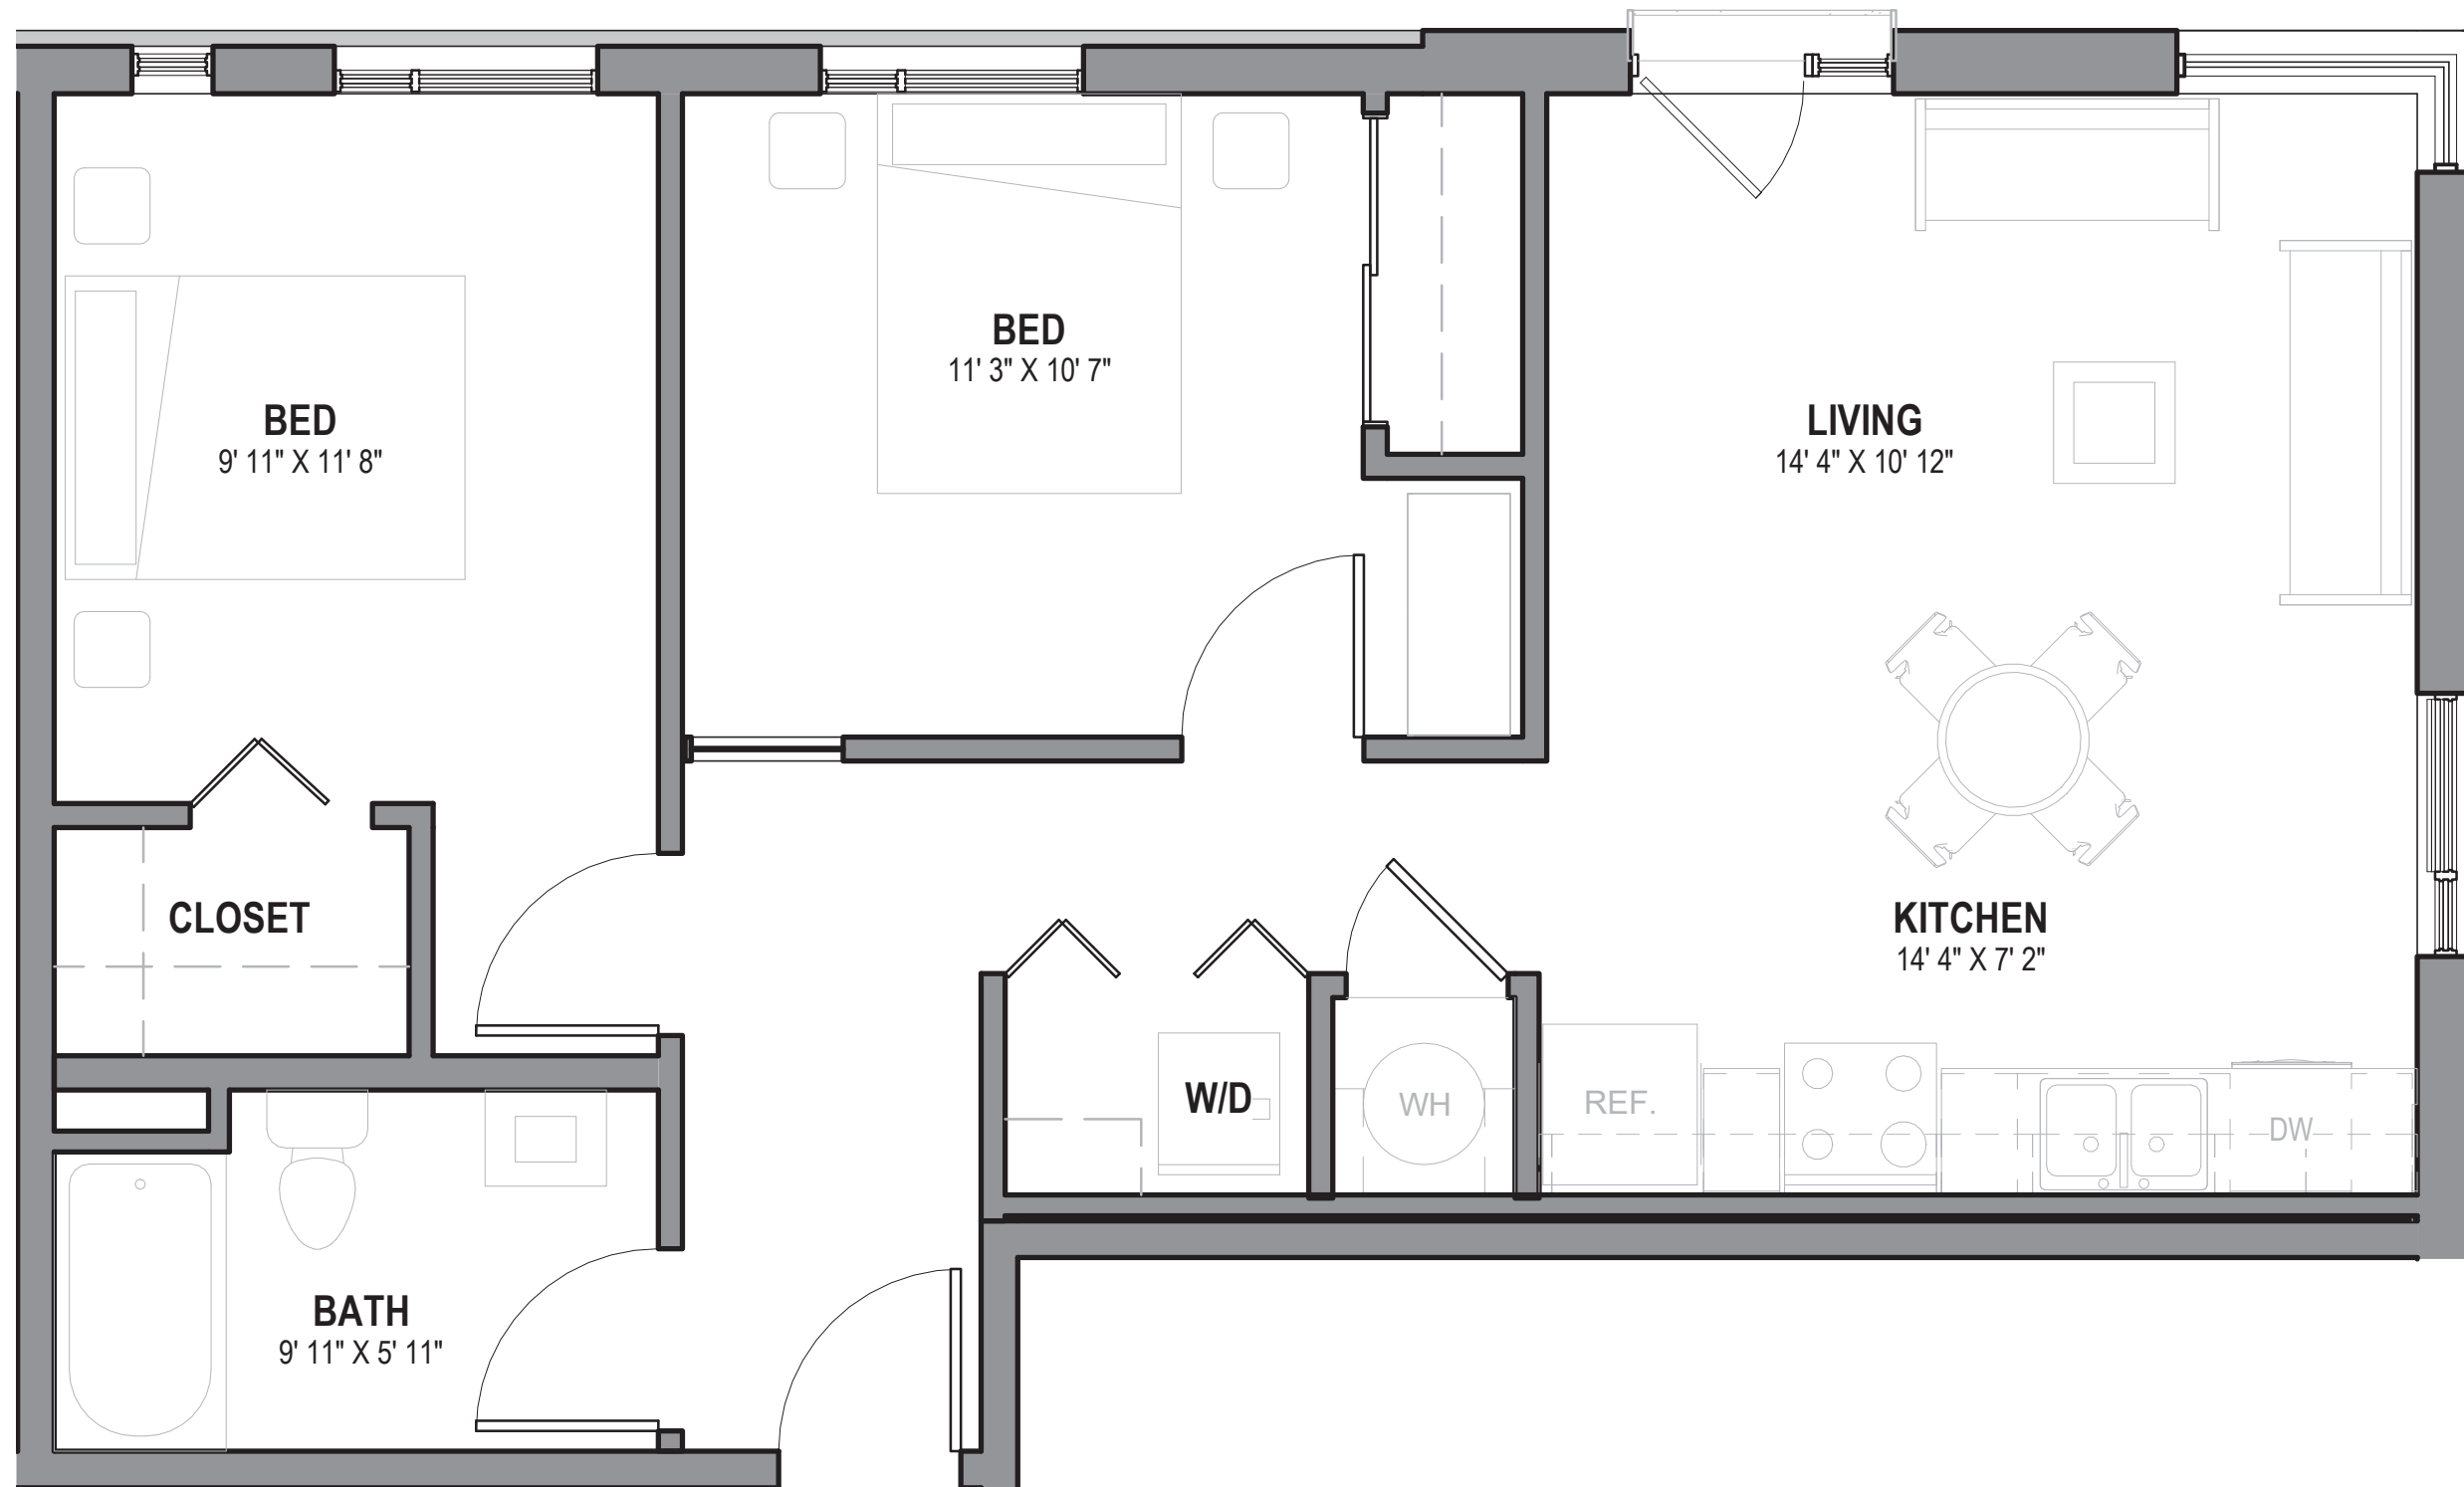

UNIT A1
2 BED 2 BATH
835 SQ. FT.

UNIT A2
2 BED 1 BATH
738 SQ. FT.

UNIT A3
2 BED 2 BATH
878 SQ. FT.

UNIT A4
2 BED 2 BATH ADA
879 SQ. FT.