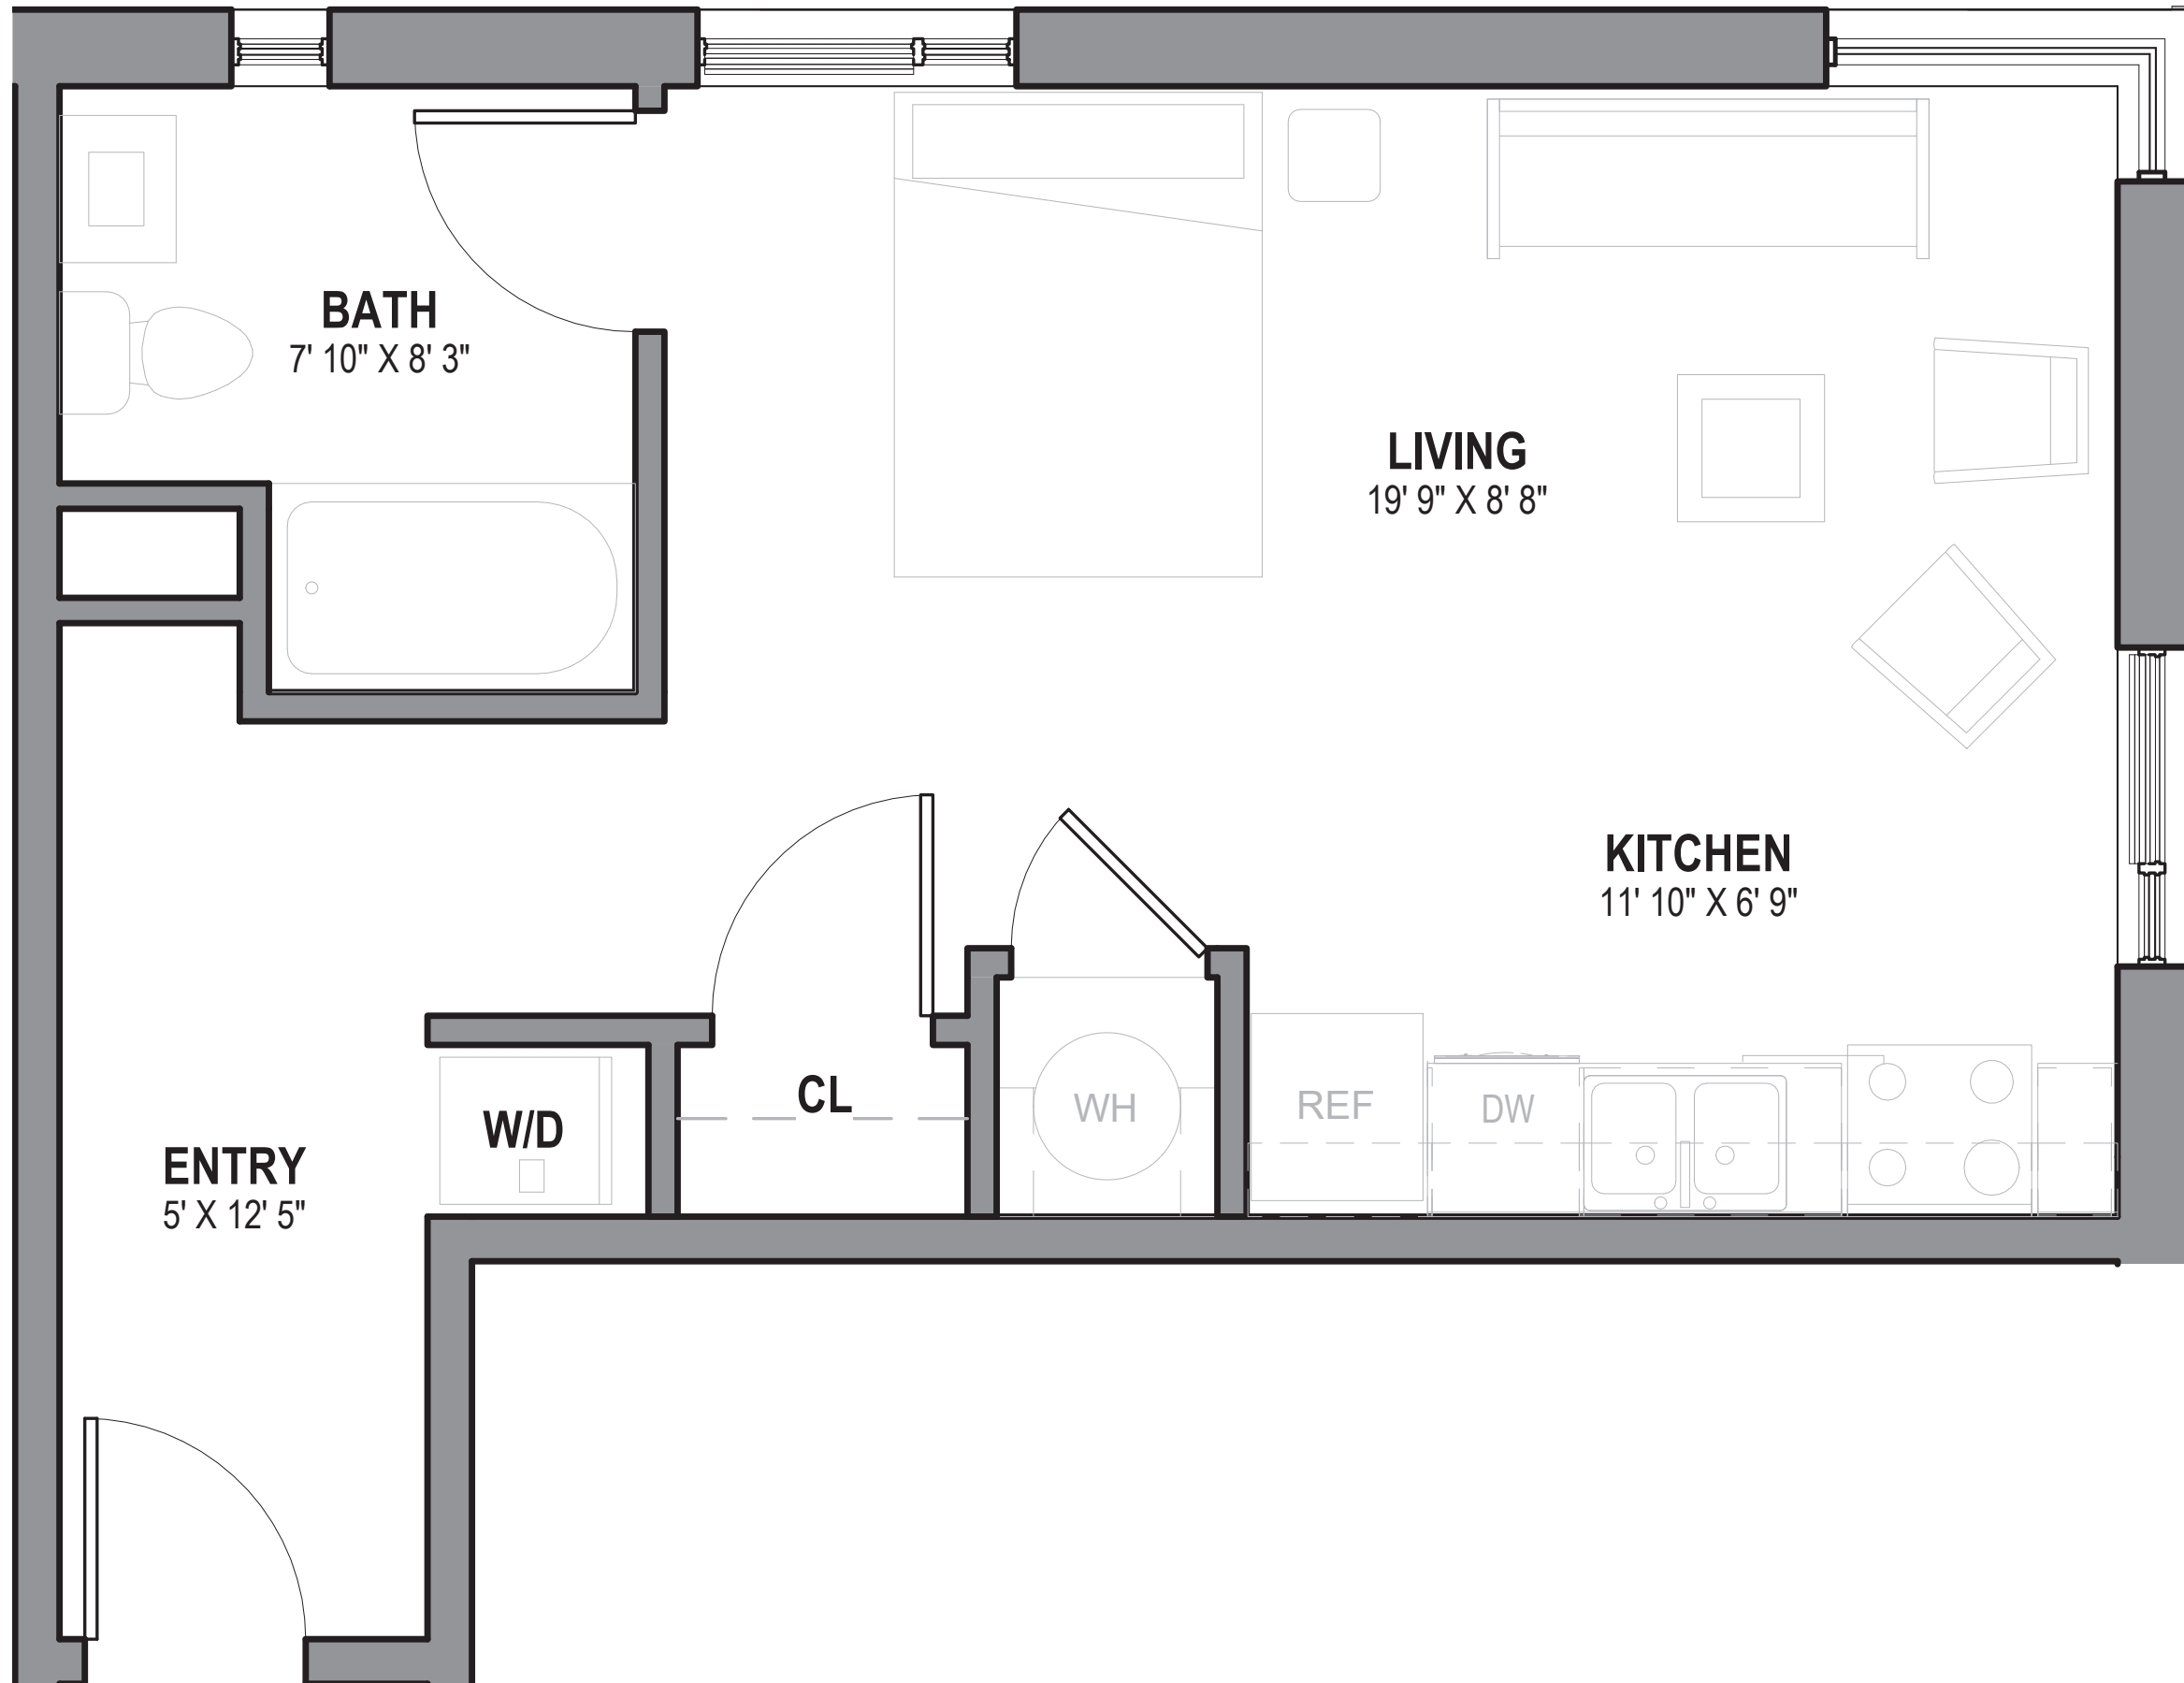

UNIT C1
STUDIO
532 SQ. FT.

UNIT C2
STUDIO
442 SQ. FT.